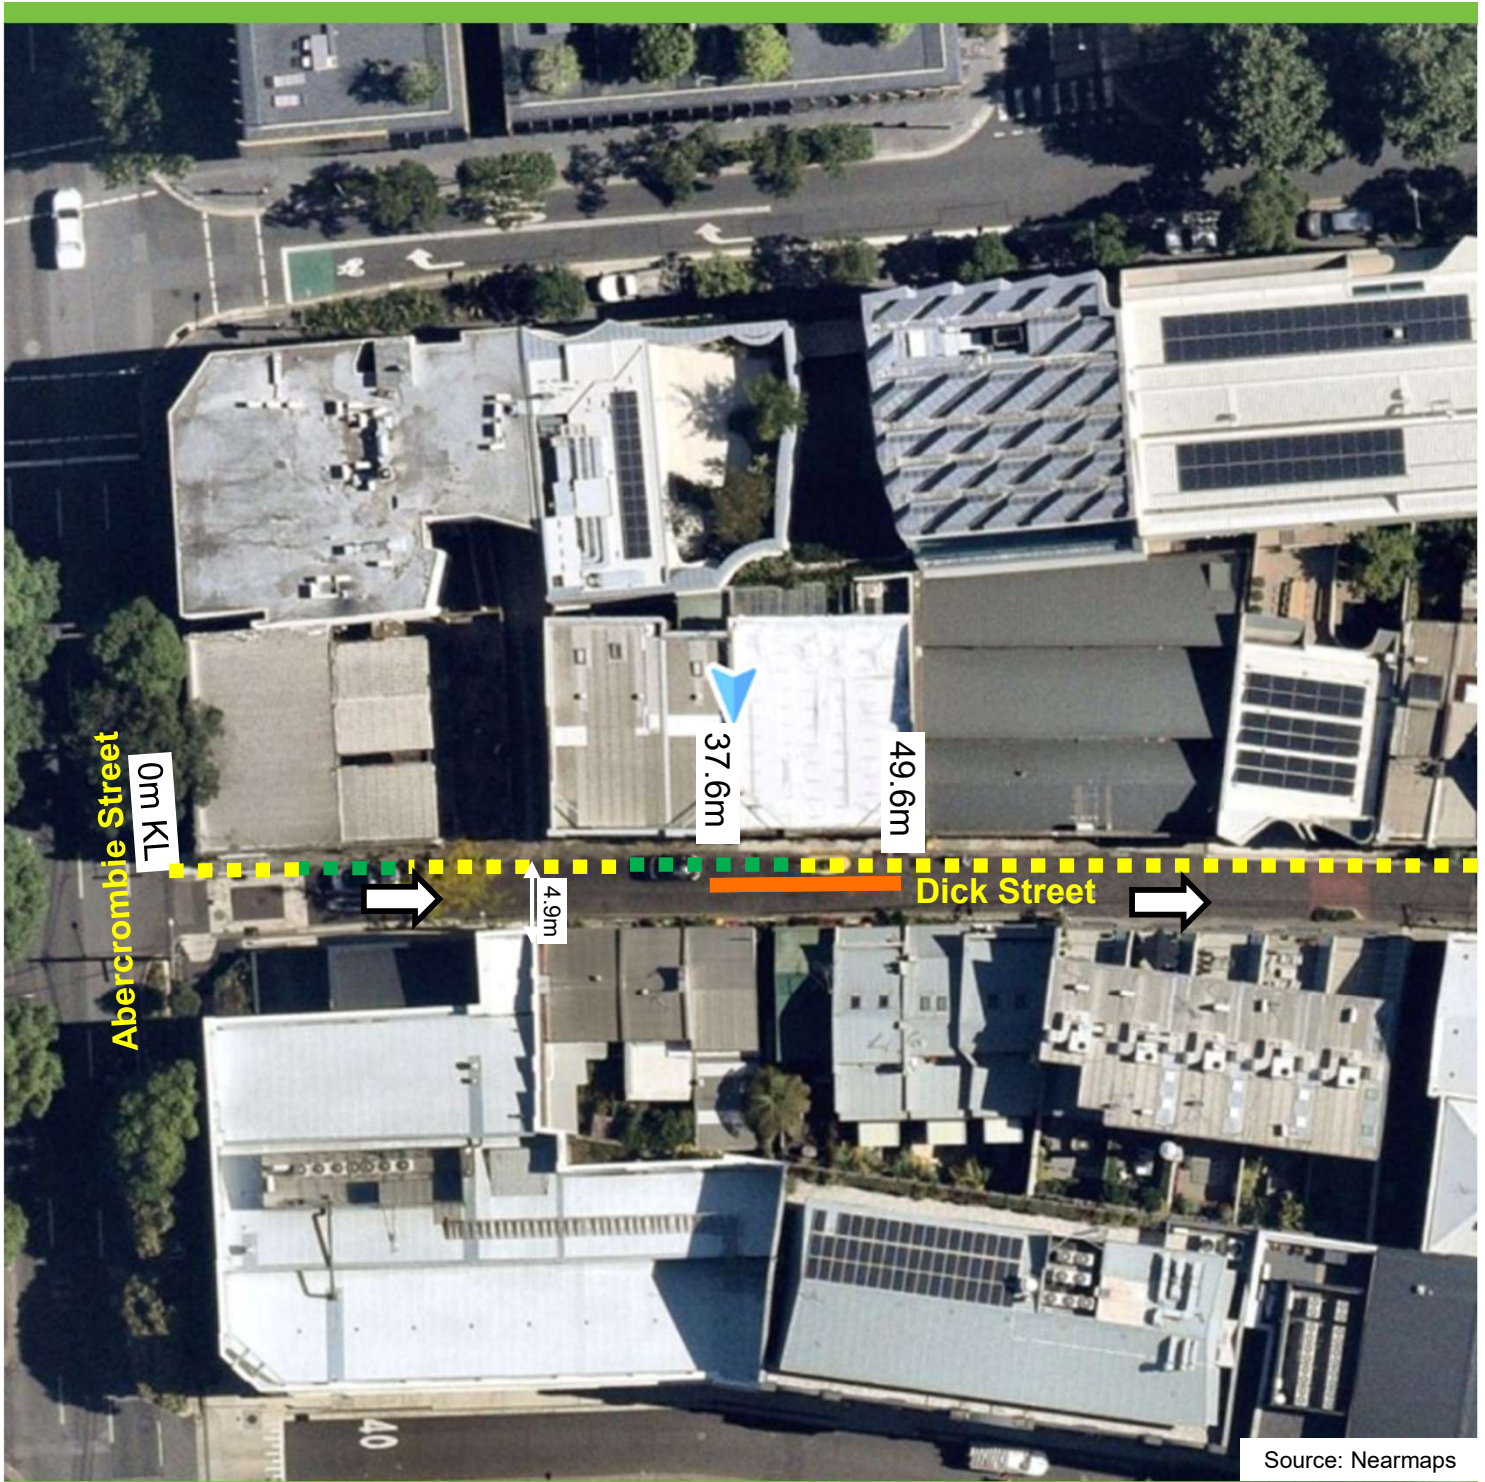

Dick Street, Chippendale Proposed Works Zone

Source: Nearmaps

Existing

- ■ ■ "No Stopping"
- ■ ■ "2P Ticket 8am-10pm Permit Holders Excepted Area 32"

Proposed

"Works Zone
7.30am-5.30pm Mon-Fri
7.30am-3.30pm Sat"

"2P Ticket 5.30-10pm Mon-Fri,
3.30pm-10pm Sat, 8am-10pm Sun
Permit Holders Excepted Area 32"